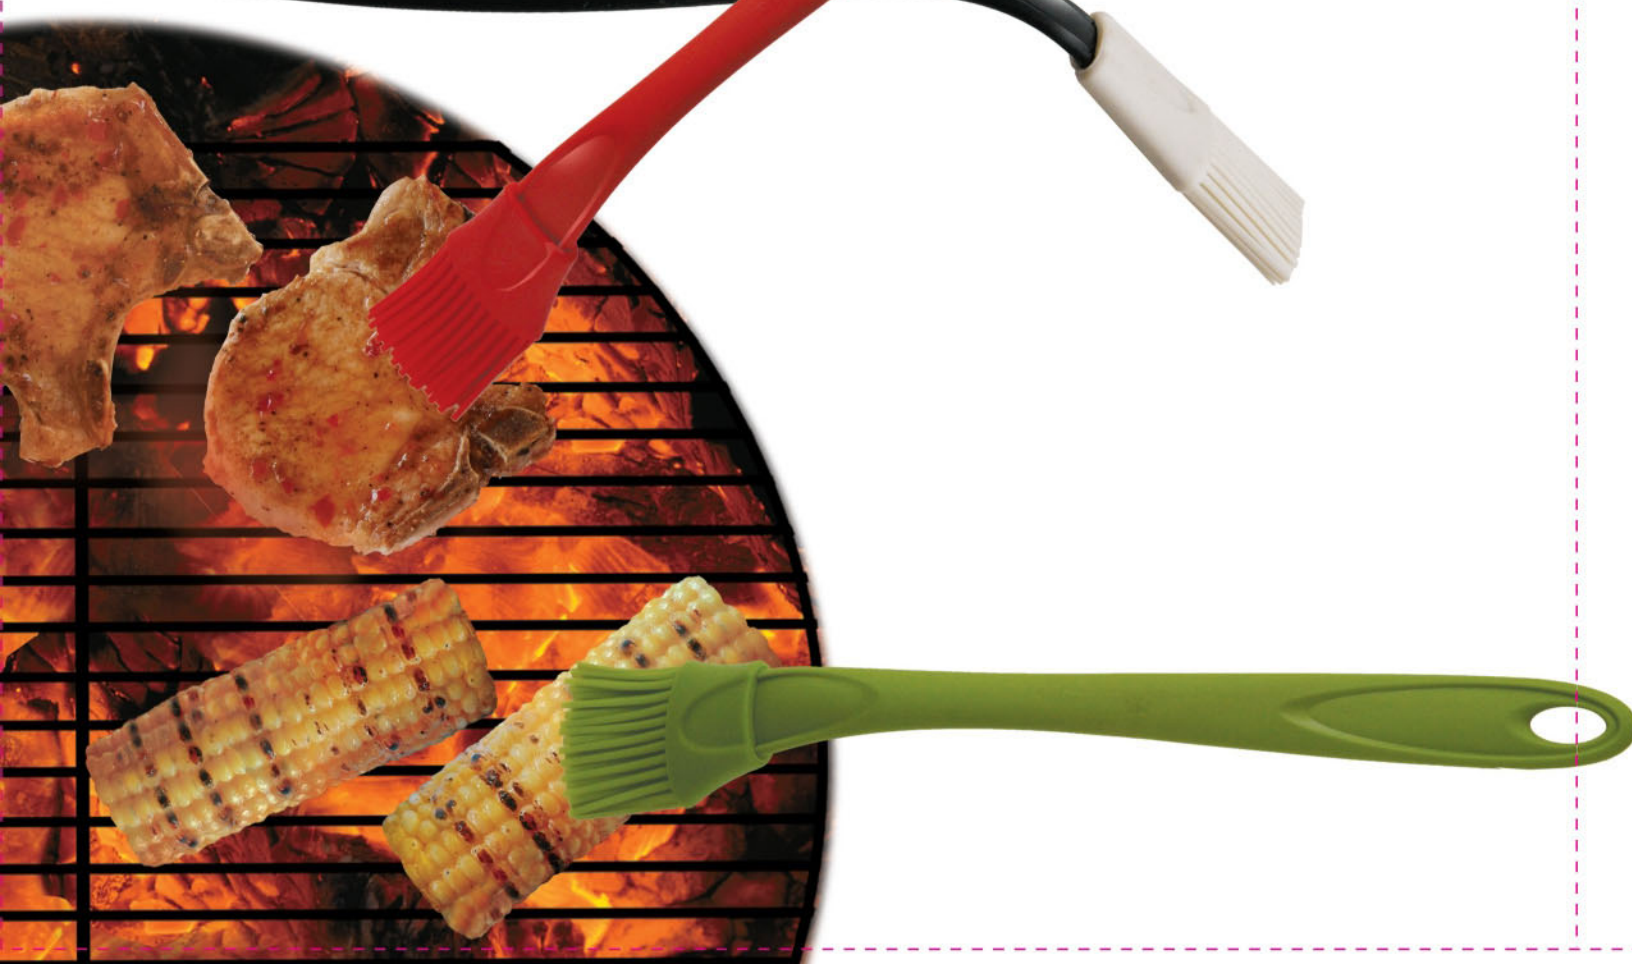

Dual Brushes

reDiscover the excitement of iSi BASICS utensils. They give you the perfect edge for every function; silicone encapsulated spring steel provides rigidity and flexibility where the

New HACCP compliant brush set

the perfect edge for every function; silicone encapsulated spring steel provides rigidity and flexibility where the

Scrapers & Spatulas

Standing Baster

Utensils

The edge

as well as a basting brush. Our products are innovative enough to be in an art and design museum. In fact our new pan scraper actually is.